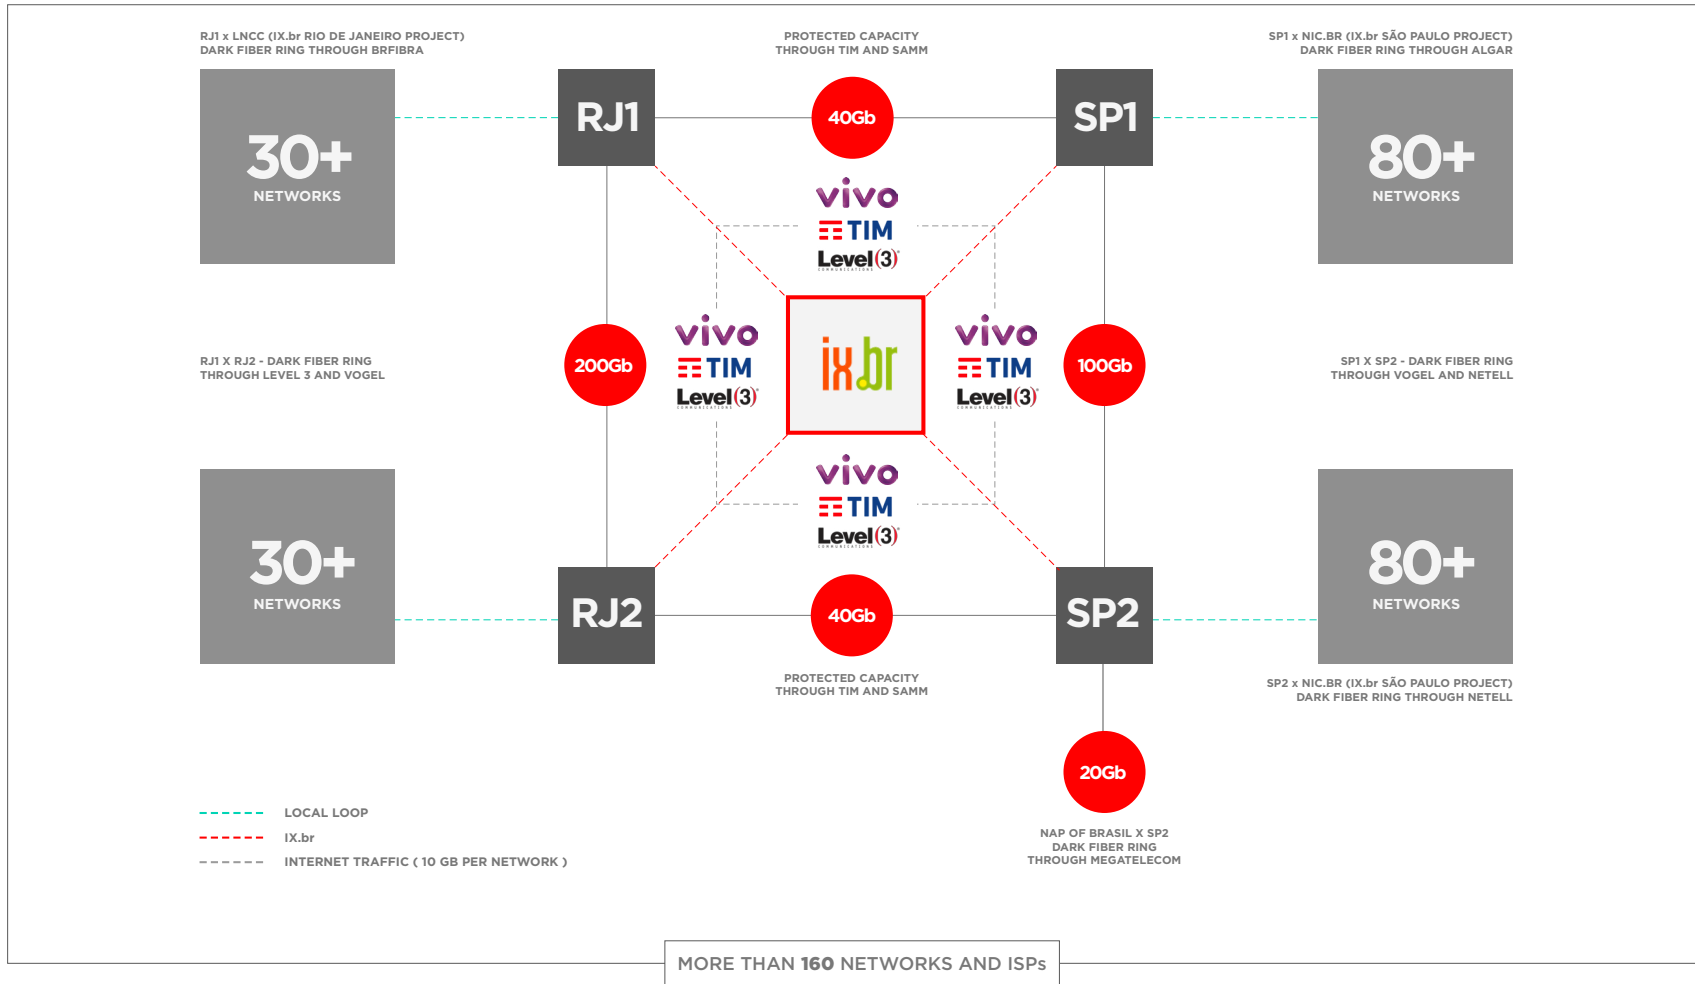

# NETWORK ECOSYSTEM EQUINIX BRAZIL

In an interconnected world, boundaries cannot stop your business

Connectivity is very important to any IT environment. Equinix is proud to be the most connected and with the best quality bandwidth carrier neutral data center in Brazil. We have redundant connections with the leading networks and the IX.br in RJ and SP.

Our data centers in Brazil are connected by redundant fiber rings, and between SP1 and SP2 units we have a dark fiber ring 100% redundant with double approach that is lit by four independent DWDM systems and can reach up to an impressive 1.6 Tb/sec.